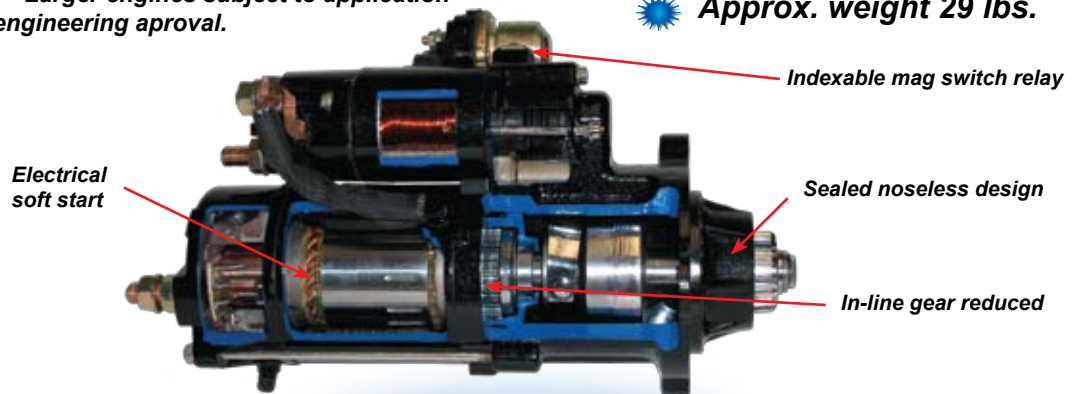

Contact your Leece-Neville Representative for more information today!

Prestolite
electric

Leece-Neville
HEAVY DUTY SYSTEMS