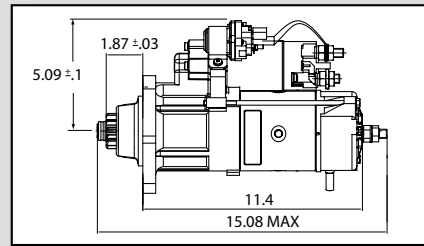

## Typical Applications

\*Rotatable flange may allow for additional applications

M105431					
Front View	Details	Teeth	Pinion Details		
			Pitch	OD	Pinion at rest
	24V CW Fixed SAE3 Flange	12	M3	1.73" 44mm	1.91" 48.5mm

M105432					
Front View	Details	Teeth	Pinion Details		
			Pitch	OD	Pinion at rest
	24V CW Fixed SAE3 Flange	11	M4	2.09" 53.2mm	1.83" 46.5mm

M105702					
Front View	Details	Teeth	Pinion Details		
			Pitch	OD	Pinion at rest
	24V CW Rotatable SAE3 Flange	11	6/8	2.27" 57.6mm	1.87" 47.5mm

M105703					
Front View	Details	Teeth	Pinion Details		
			Pitch	OD	Pinion at rest
	24V CW Rotatable SAE3 Flange	12	8/10	1.84" 46.7mm	1.87" 47.5mm

☀ **Approved for diesel engines up to 14L \*\***

\*\* Larger engines subject to application engineering approval.