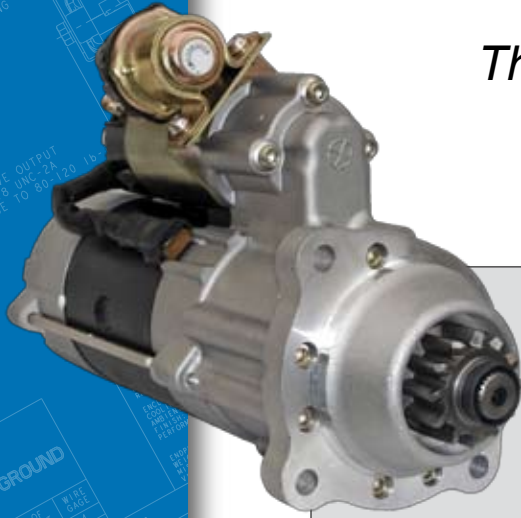

# TITAN™ 105 24V GEAR REDUCED STARTER!

# TITAN 105

*The 24V Gear Reduced Starter .....  
....more power in a smaller package!*

*The power and versatility of the Titan™ 105.....  
....Now in 24 Volt!*

## Typical Applications

\*Rotatable flange may allow for additional applications

M105431					
Front View	Details	Teeth	Pinion Details		
			Pitch	OD	Pinion at rest
	24V CW Fixed SAE3 Flange	12	M3	1.73" 44mm	1.91" 48.5mm

M105703					
Front View	Details	Teeth	Pinion Details		
			Pitch	OD	Pinion at rest
	24V CW Rotatable SAE3 Flange	12	8/10	1.84" 46.7mm	1.87" 47.5mm

☀ **Approved for diesel engines up to 14L \*\***

\*\* Larger engines subject to application engineering approval.